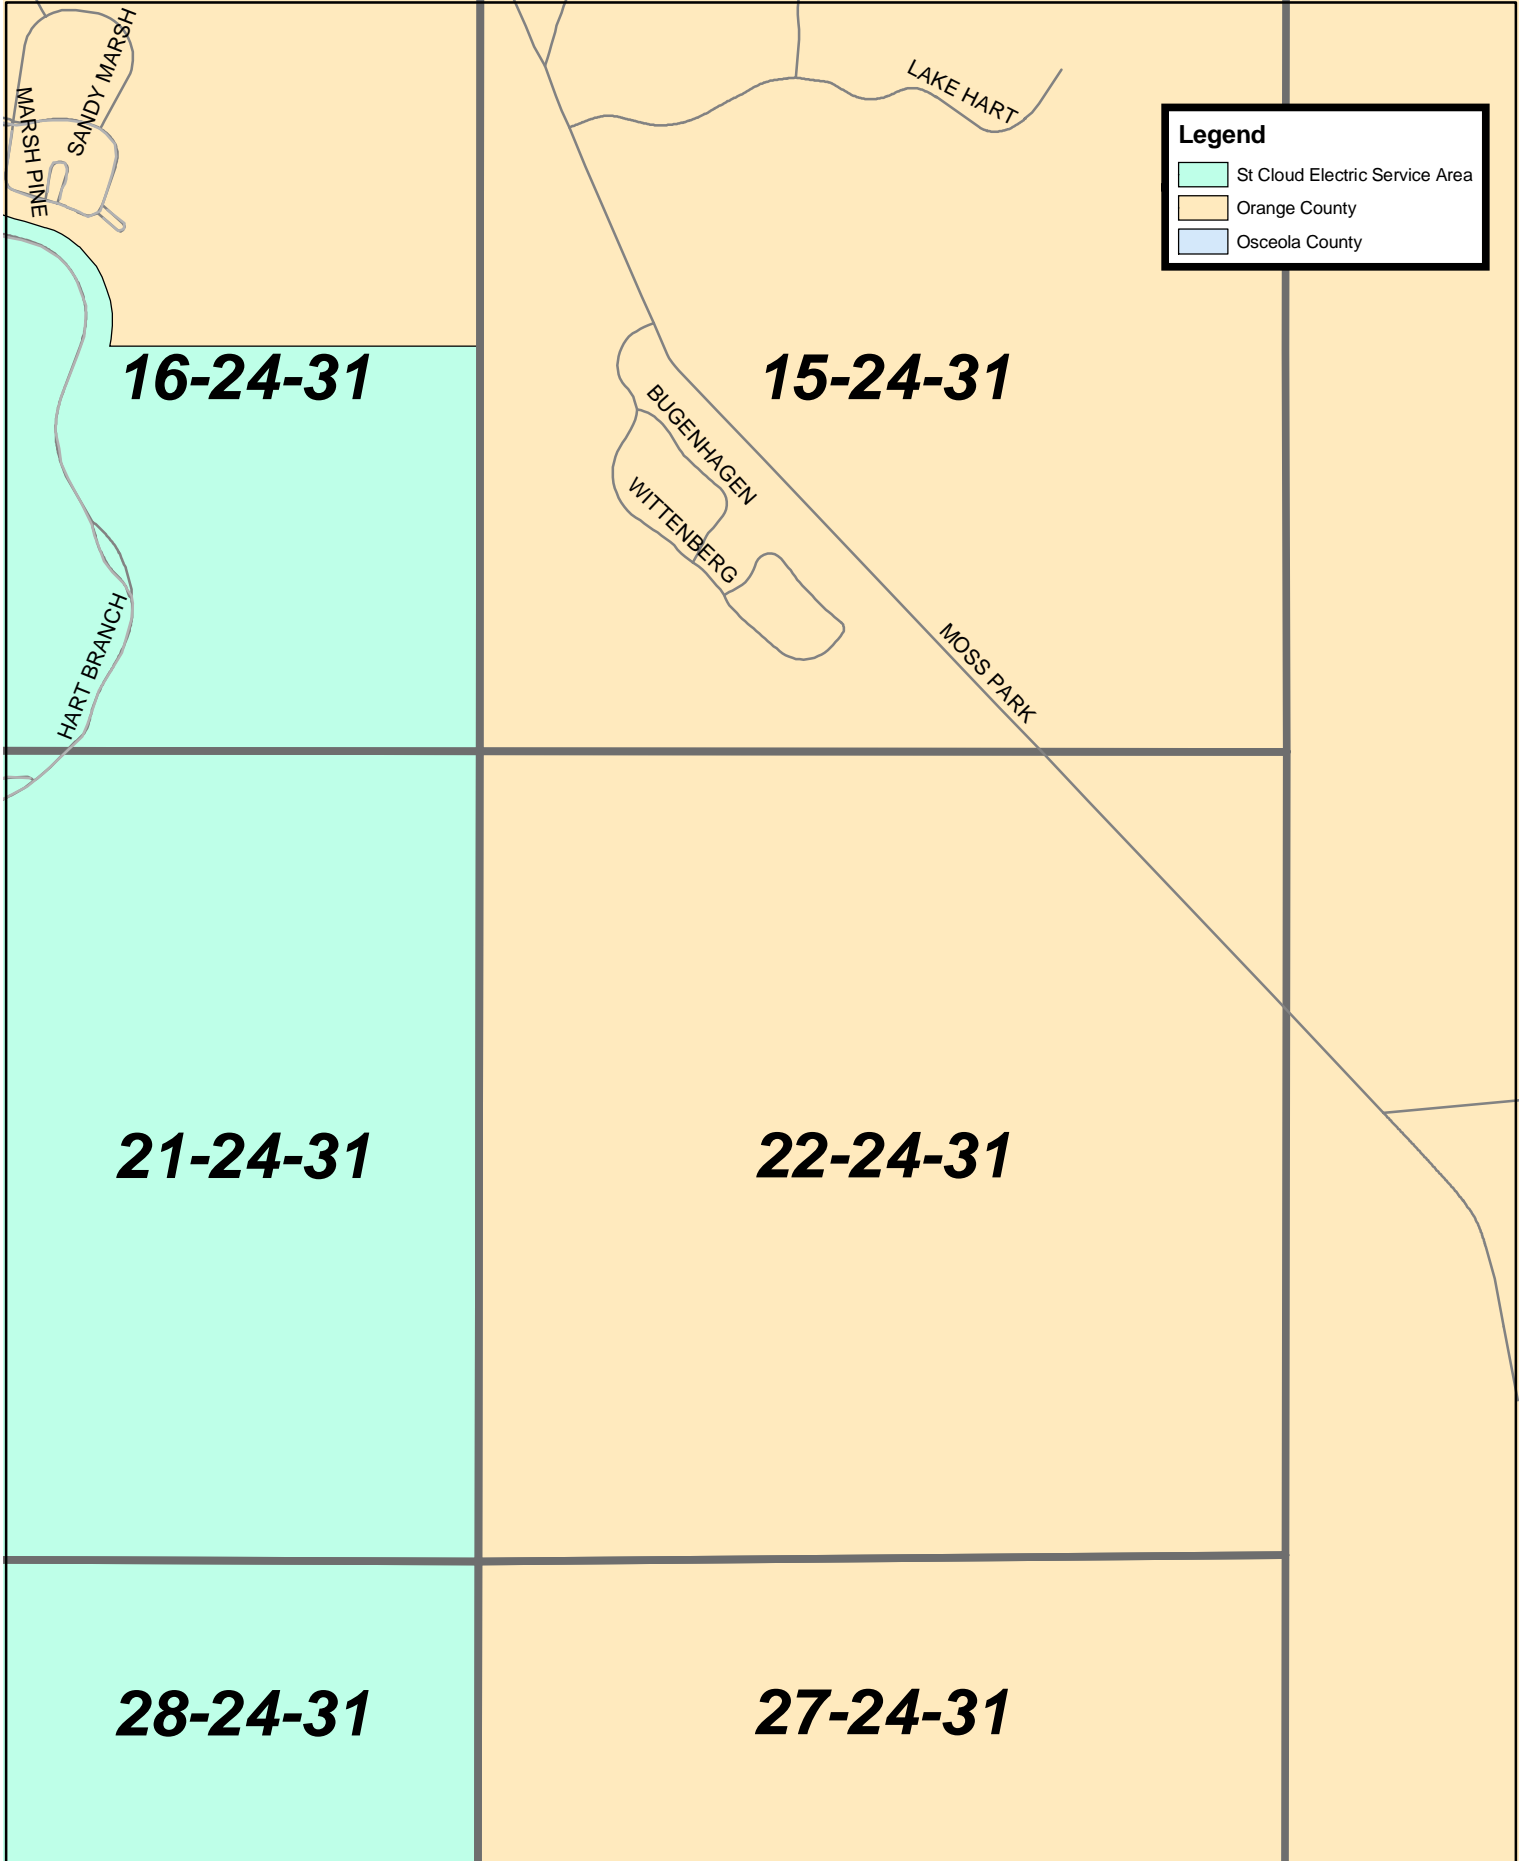

St. Cloud Electric Service Area

Page 4