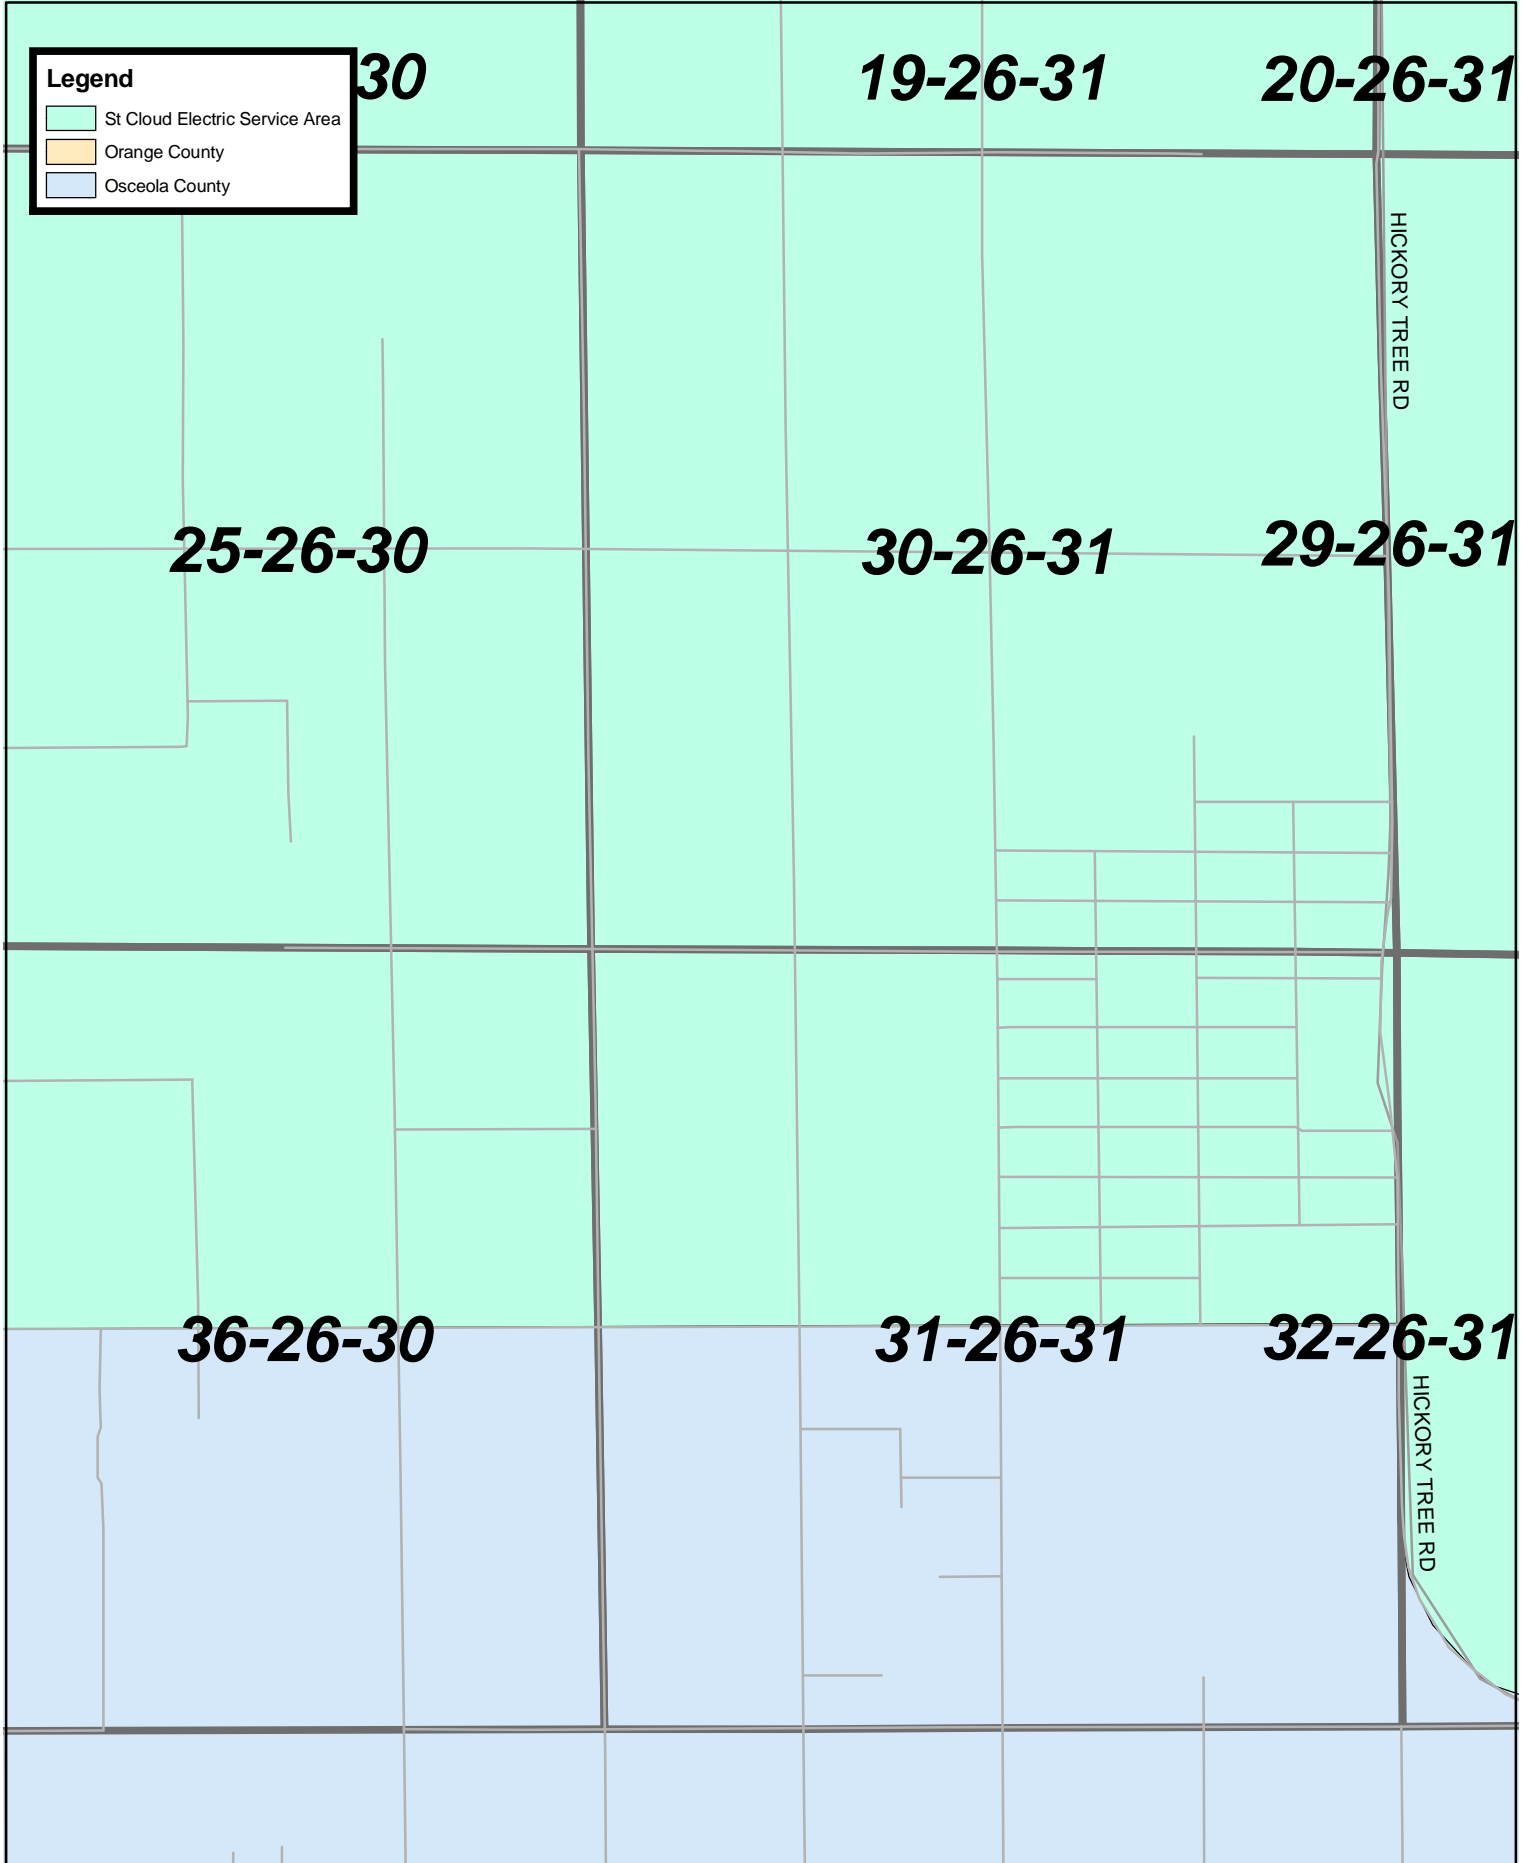

St. Cloud Electric Service Area

Page 18

Legend

- St. Cloud Electric Service Area
- Orange County
- Osceola County