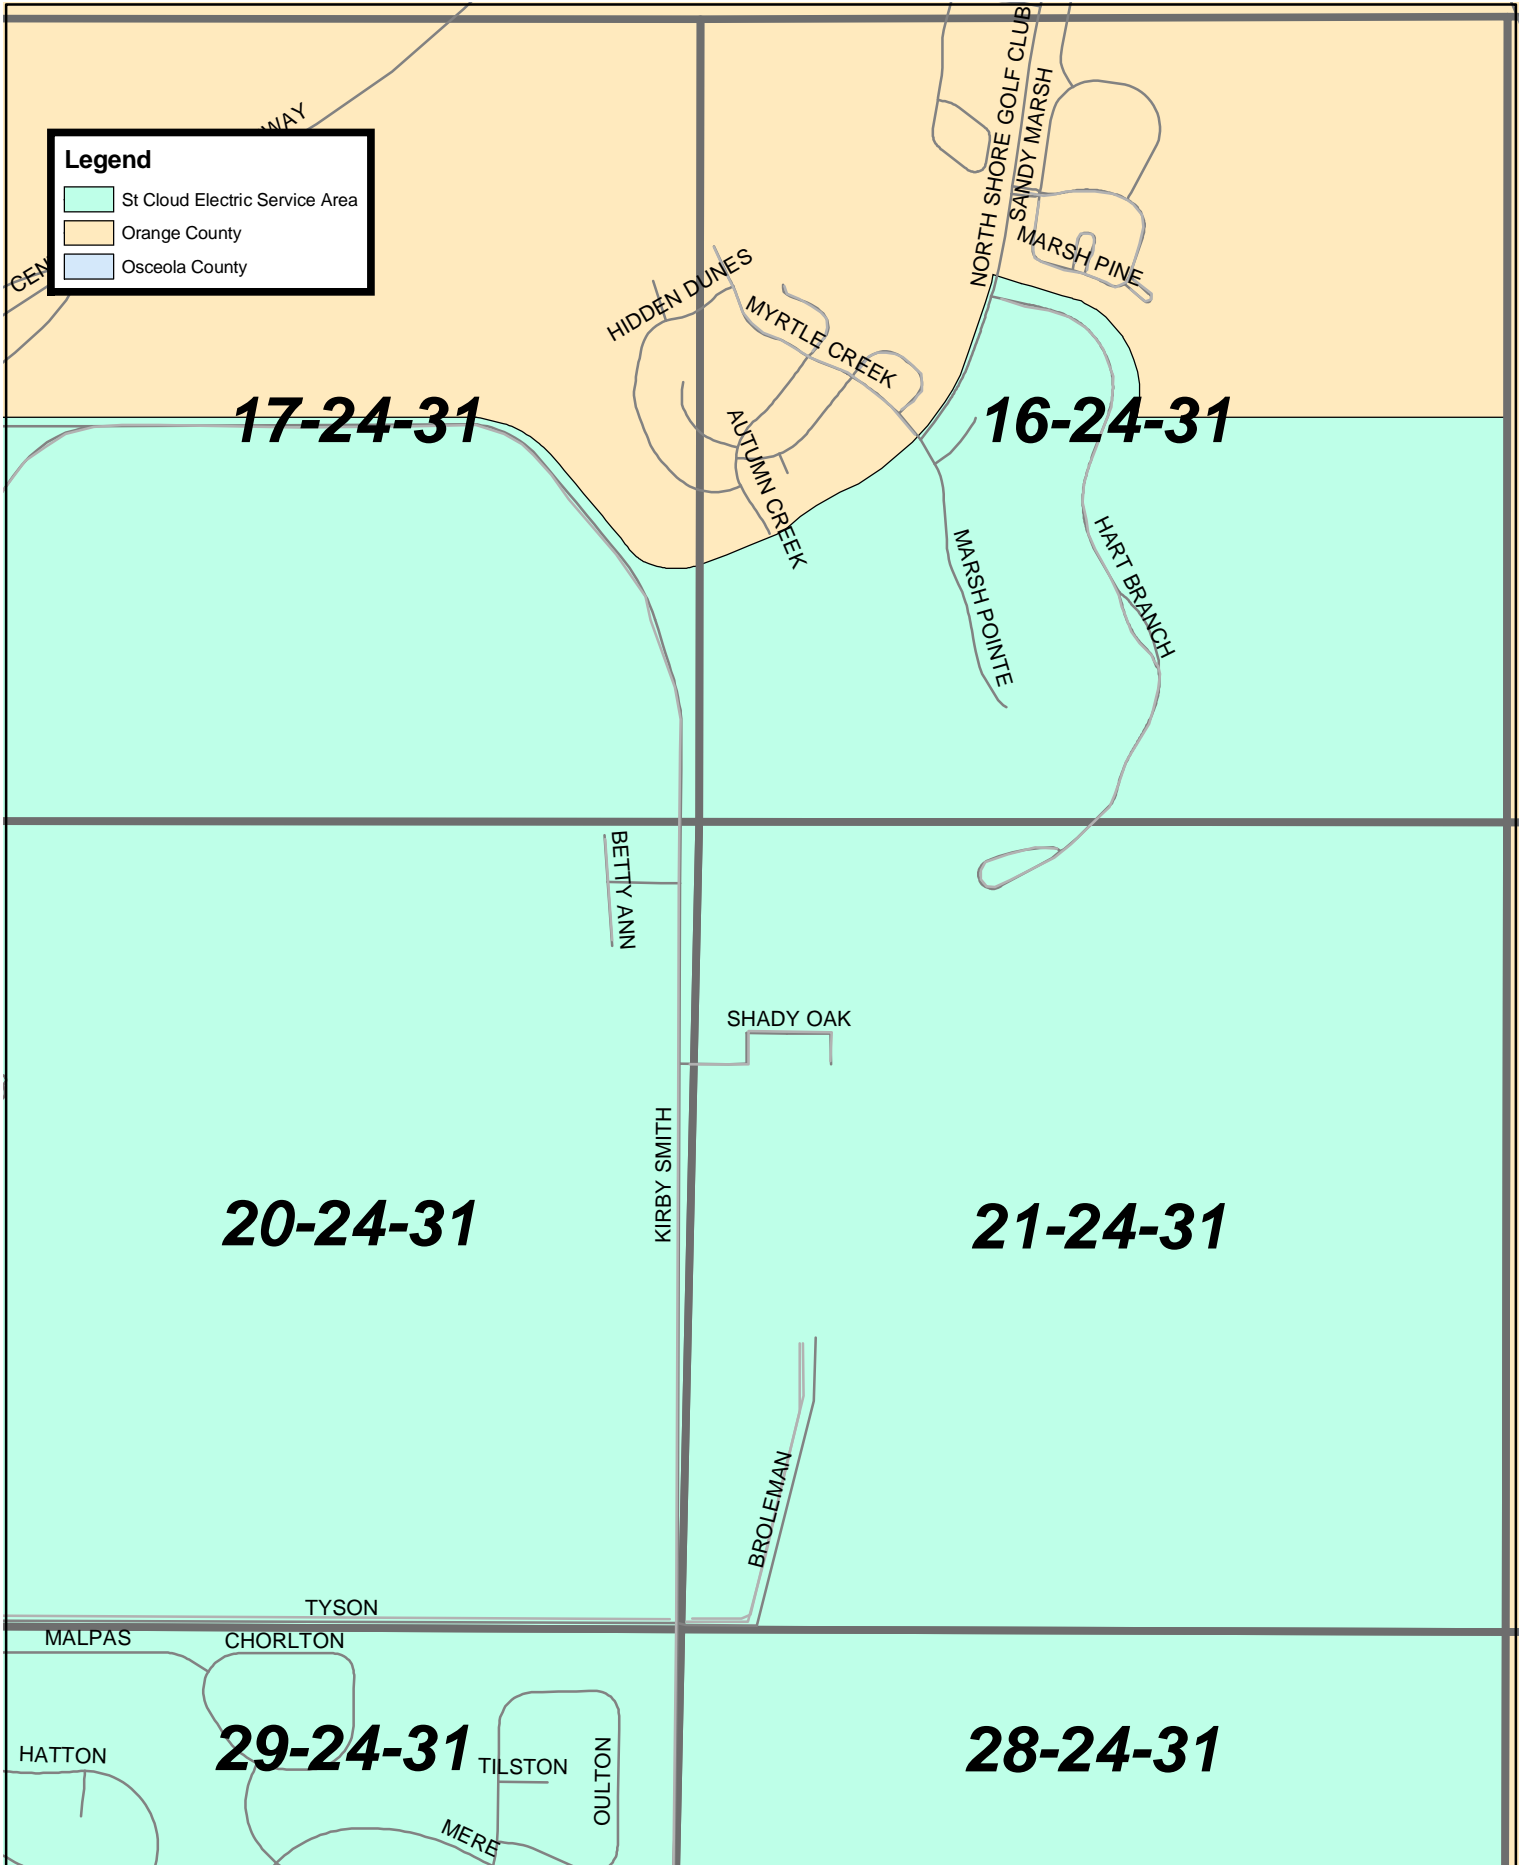

St. Cloud Electric Service Area