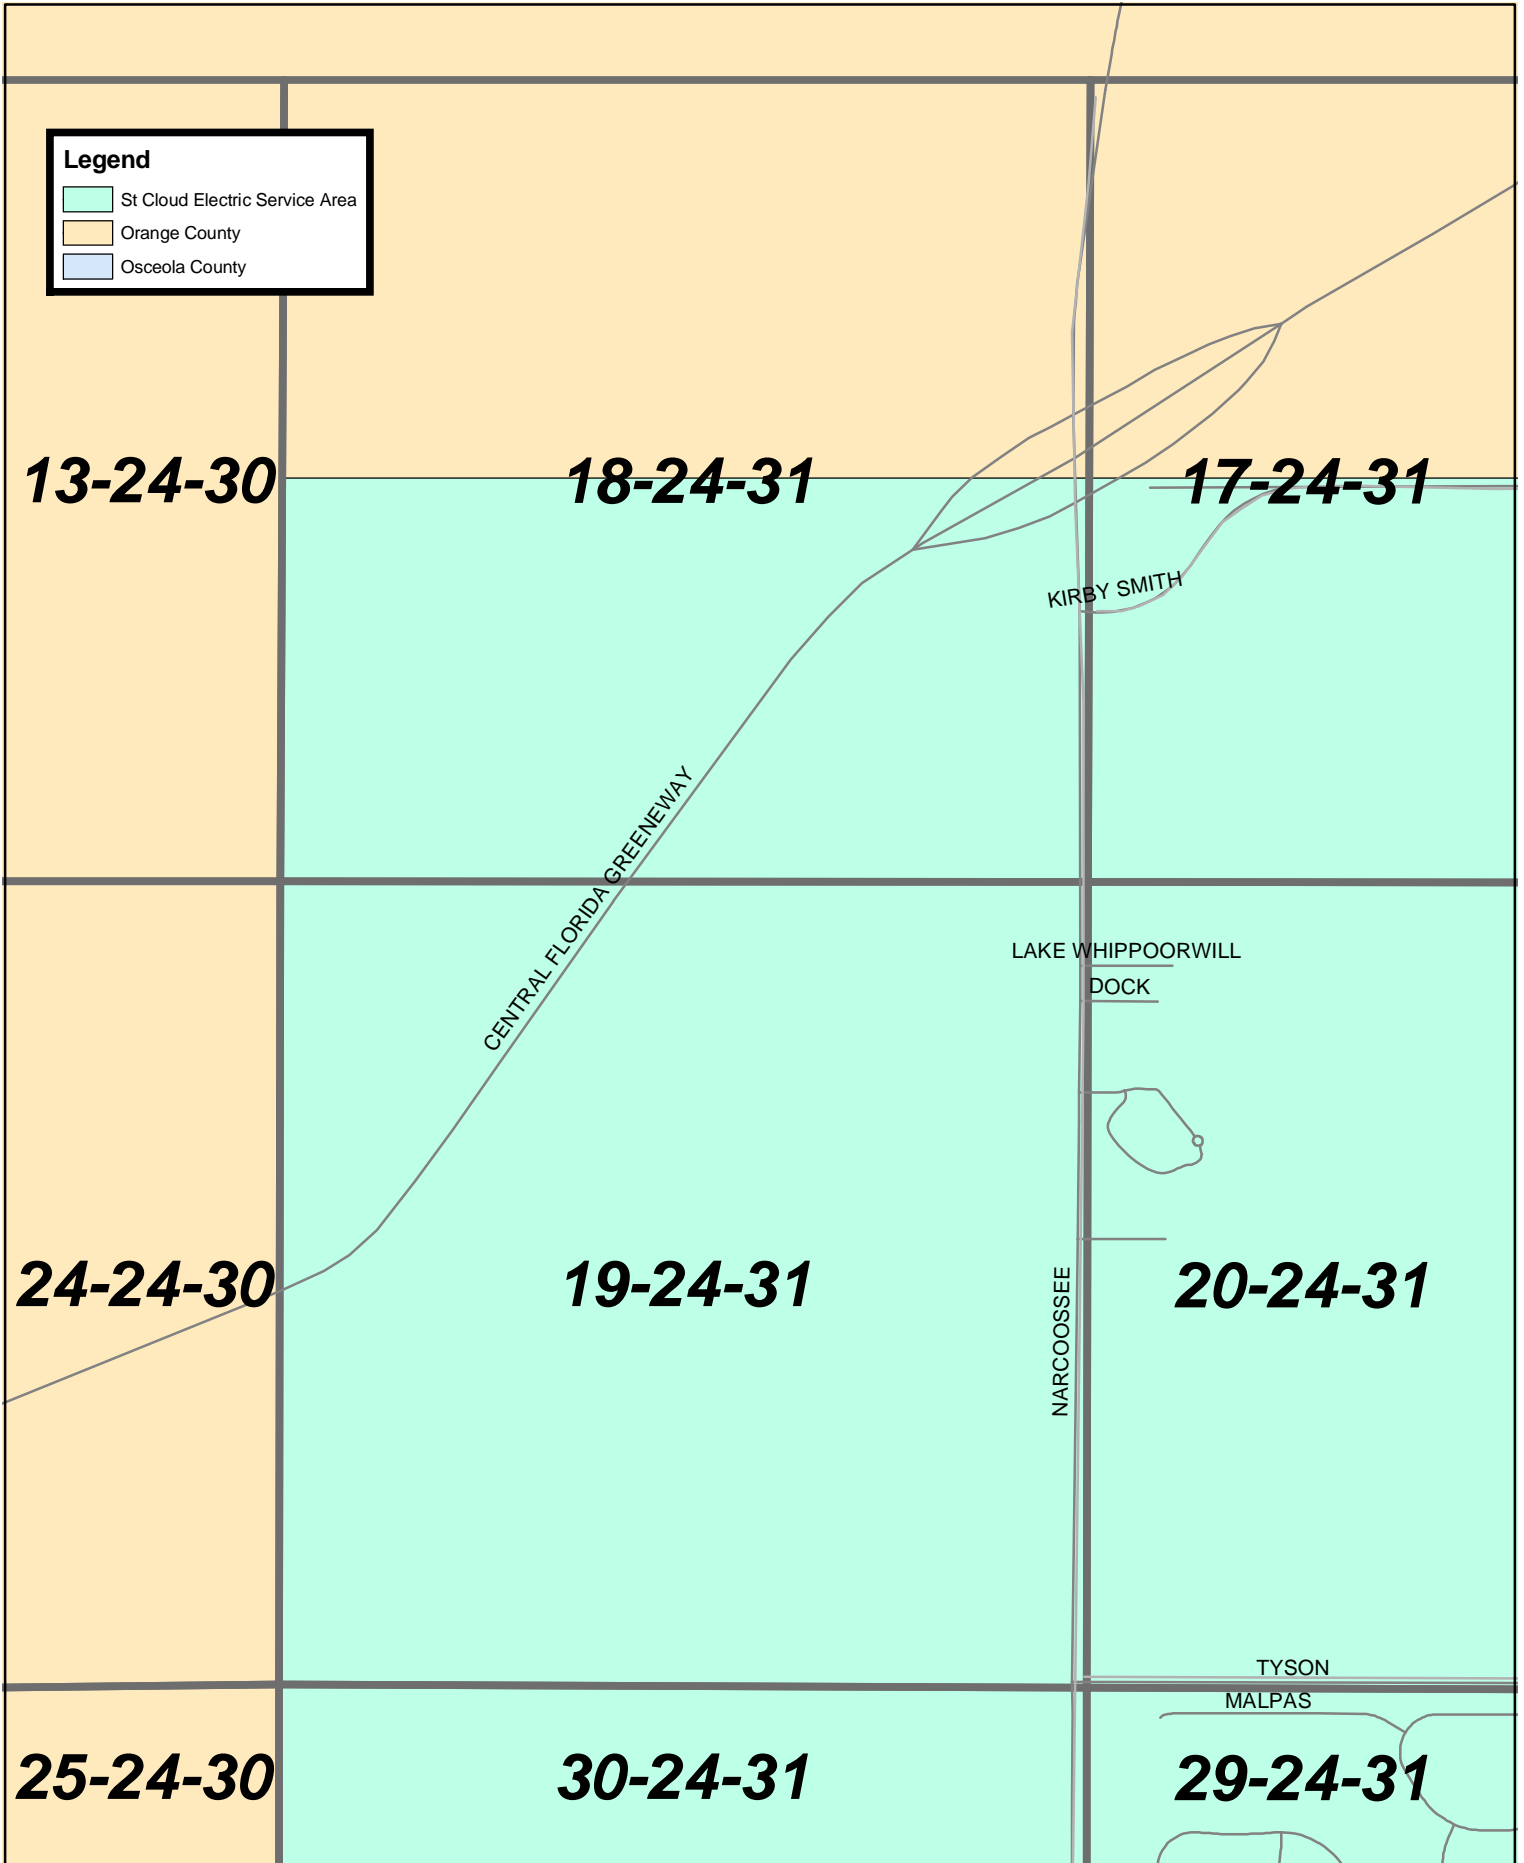

St. Cloud Electric Service Area

Page 2

Legend

- St Cloud Electric Service Area
- Orange County
- Osceola County