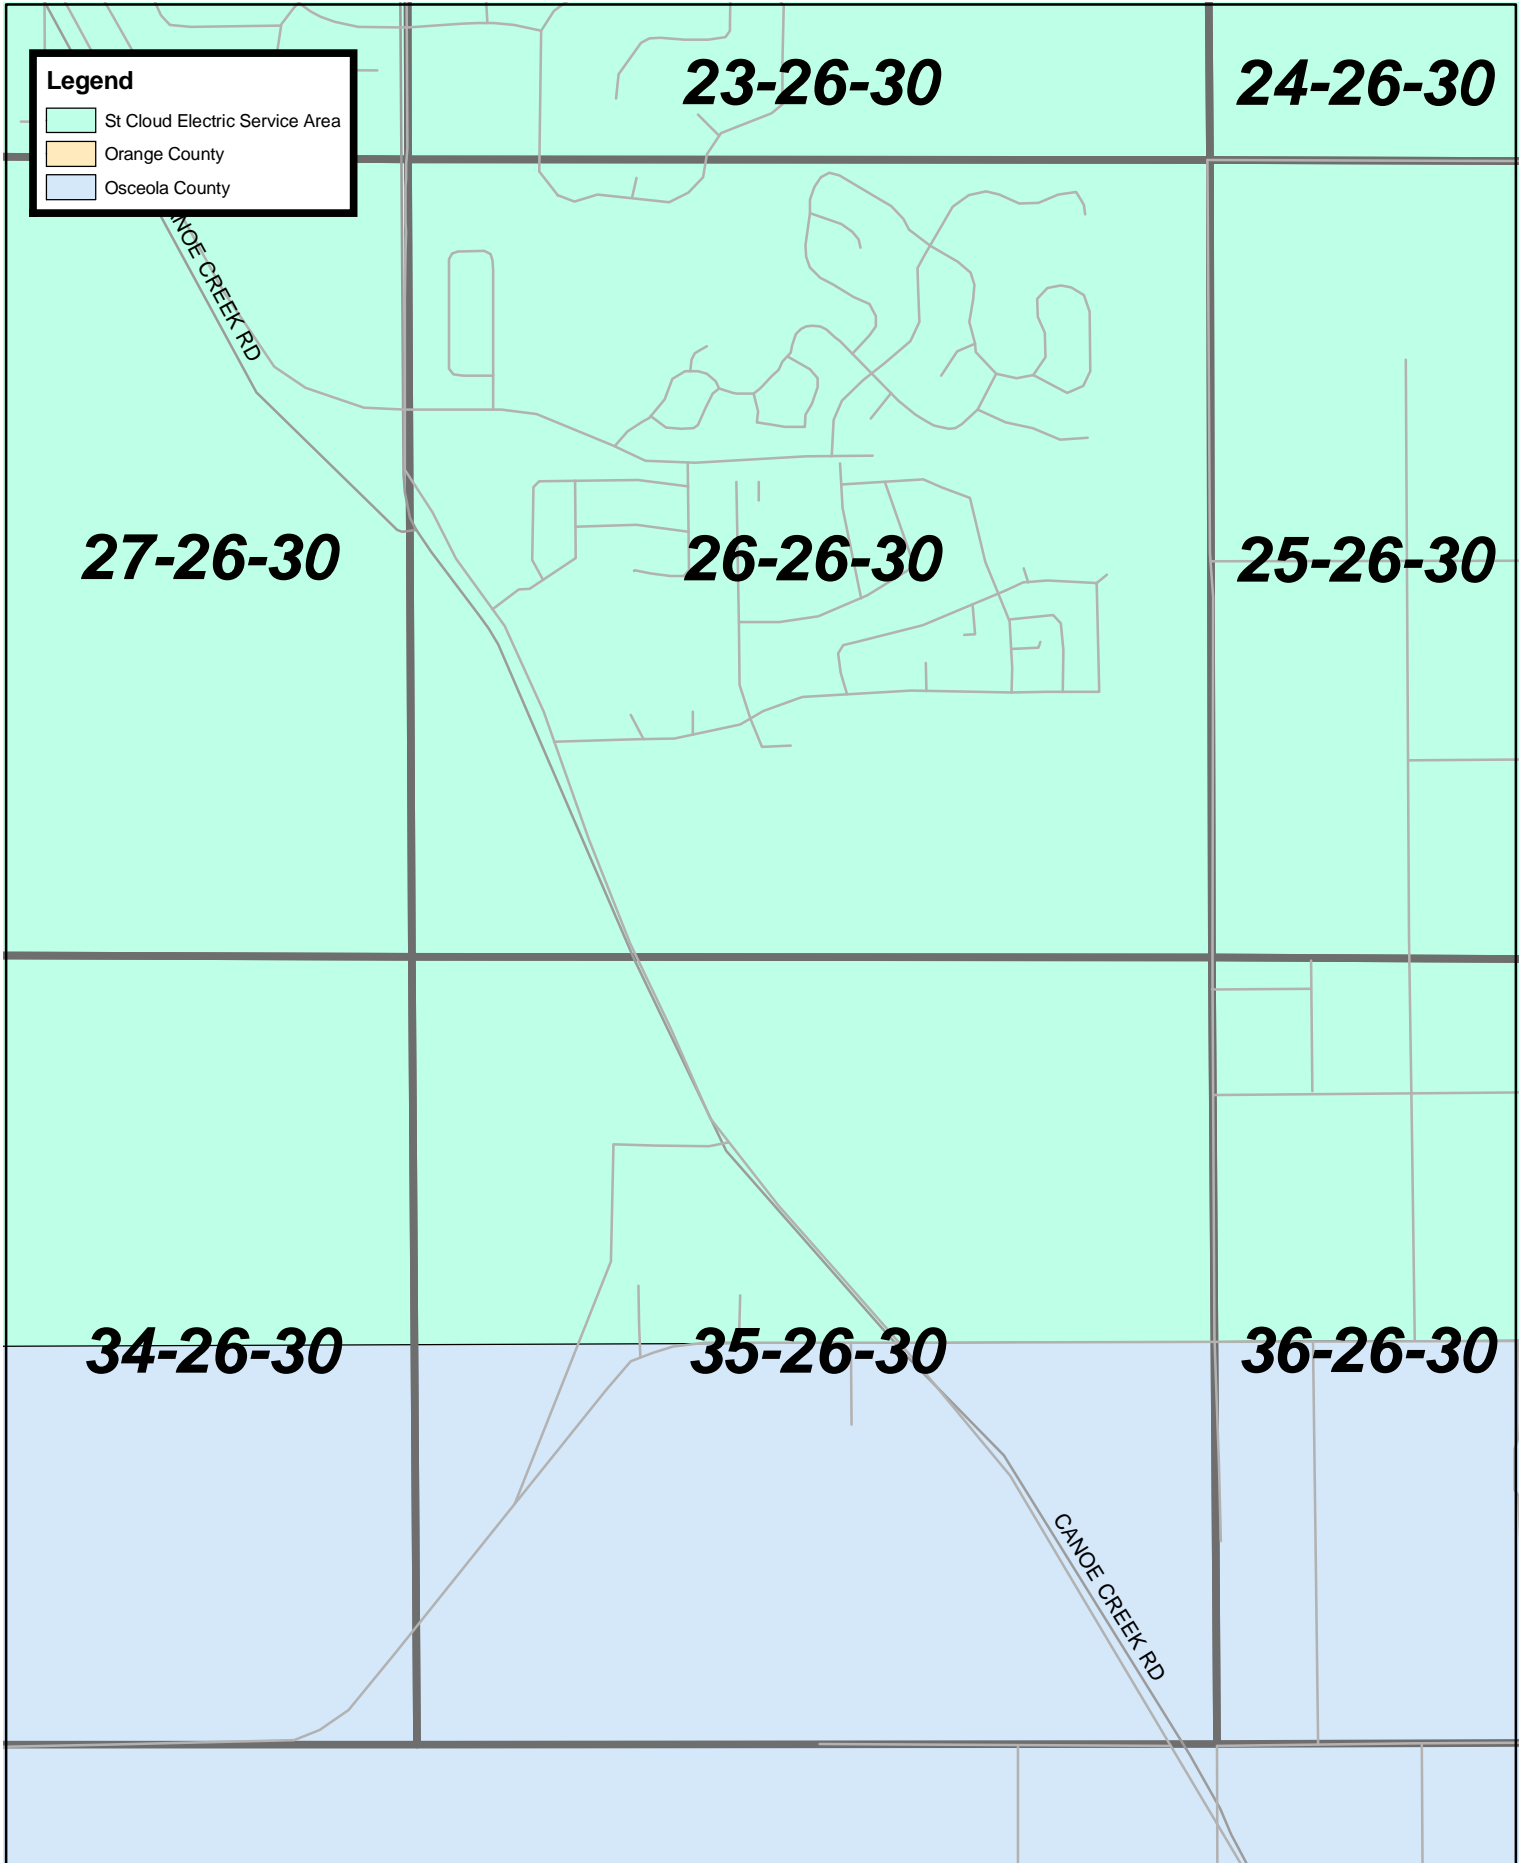

St. Cloud Electric Service Area

Legend

- St Cloud Electric Service Area
- Orange County
- Osceola County

23-26-30

24-26-30

27-26-30

26-26-30

25-26-30

34-26-30

35-26-30

36-26-30

CANE CREEK RD

CANE CREEK RD