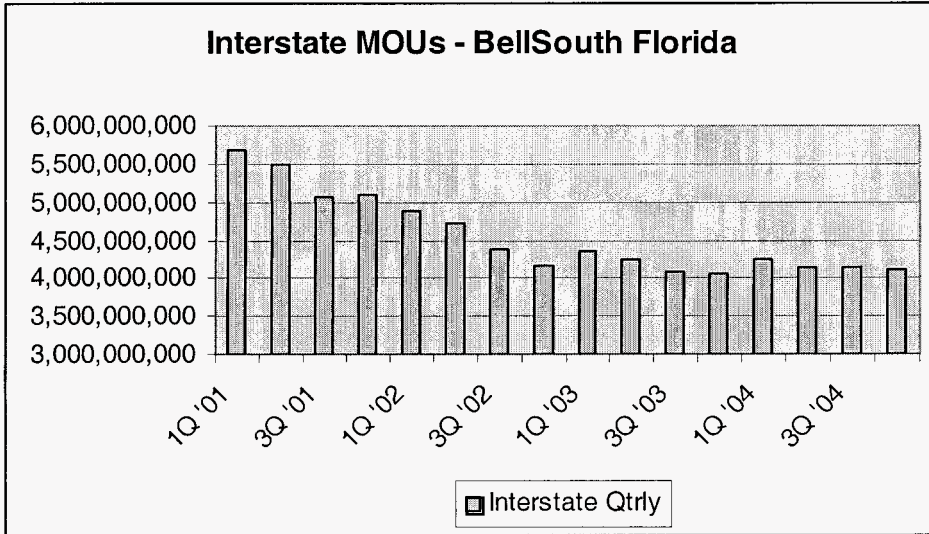

* - Providers with less than 10,000 subscribers are not required to report.

Wireline Competition:

BellSouth uses the quantity of E911 listings as an estimate of CLEC lines which are not served by BST end offices. The chart below shows CLEC wireline market share. CLEC line quantities are resold lines, UNE-P lines, and CLEC E911 listings. (Note that UNE Loops are included in CLEC E911 listings.)