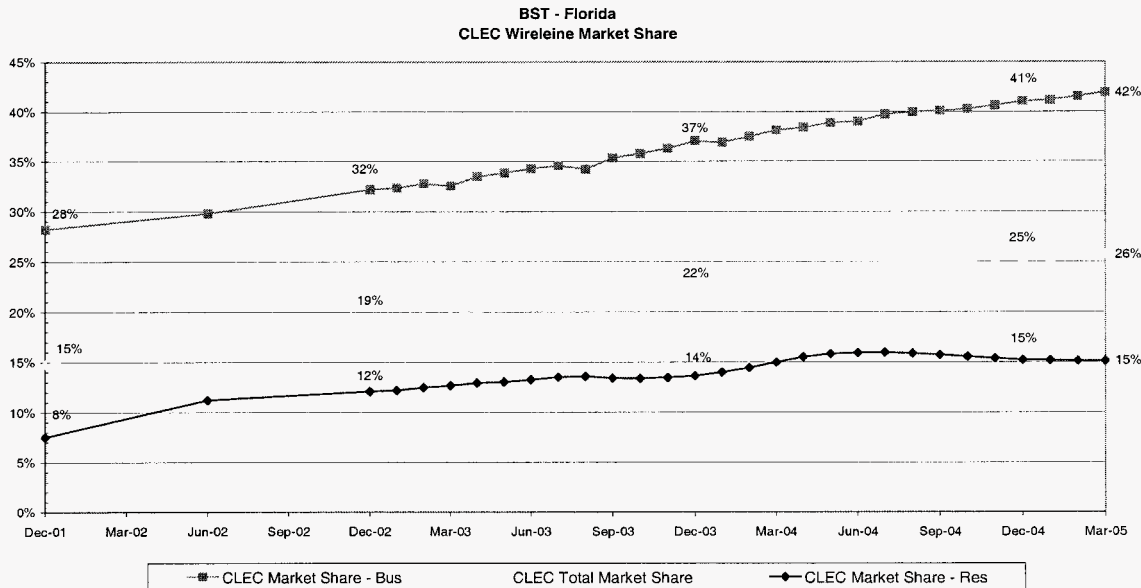

The Cable TV industry has the greatest market share in the high speed internet access market. The FCC's High Speed Report (released December 2004) reveals that Cable providers have 52% of the market for high speed internet access in Florida. It also states there are eight providers for high speed lines by coaxial cable.

Impacts of Intermodal Competition:

According to the FCC's August 2003 Trends in Telephone Service report, interstate switched access minutes of use (MOU) declined dramatically from 2000 to 2004. Total 2000 switched access minutes were 567 billion while total 2002 switched access minutes were only 486 billion. The latest Trends in Telephone Service (June 2005) continues to show that interstate switched access minutes are dropping. They dropped nearly 5% from EOY 2003 (444 billion) to EOY 2004 (422.4 billion). BellSouth interstate MOUs have also tremendously declined over this period.

* - Providers with less than 10,000 subscribers are not required to report.

Wireline Competition:

BellSouth uses the quantity of E911 listings as an estimate of CLEC lines which are not served by BST end offices. The chart below shows CLEC wireline market share. CLEC line quantities are resold lines, UNE-P lines, and CLEC E911 listings. (Note that UNE Loops are included in CLEC E911 listings.)