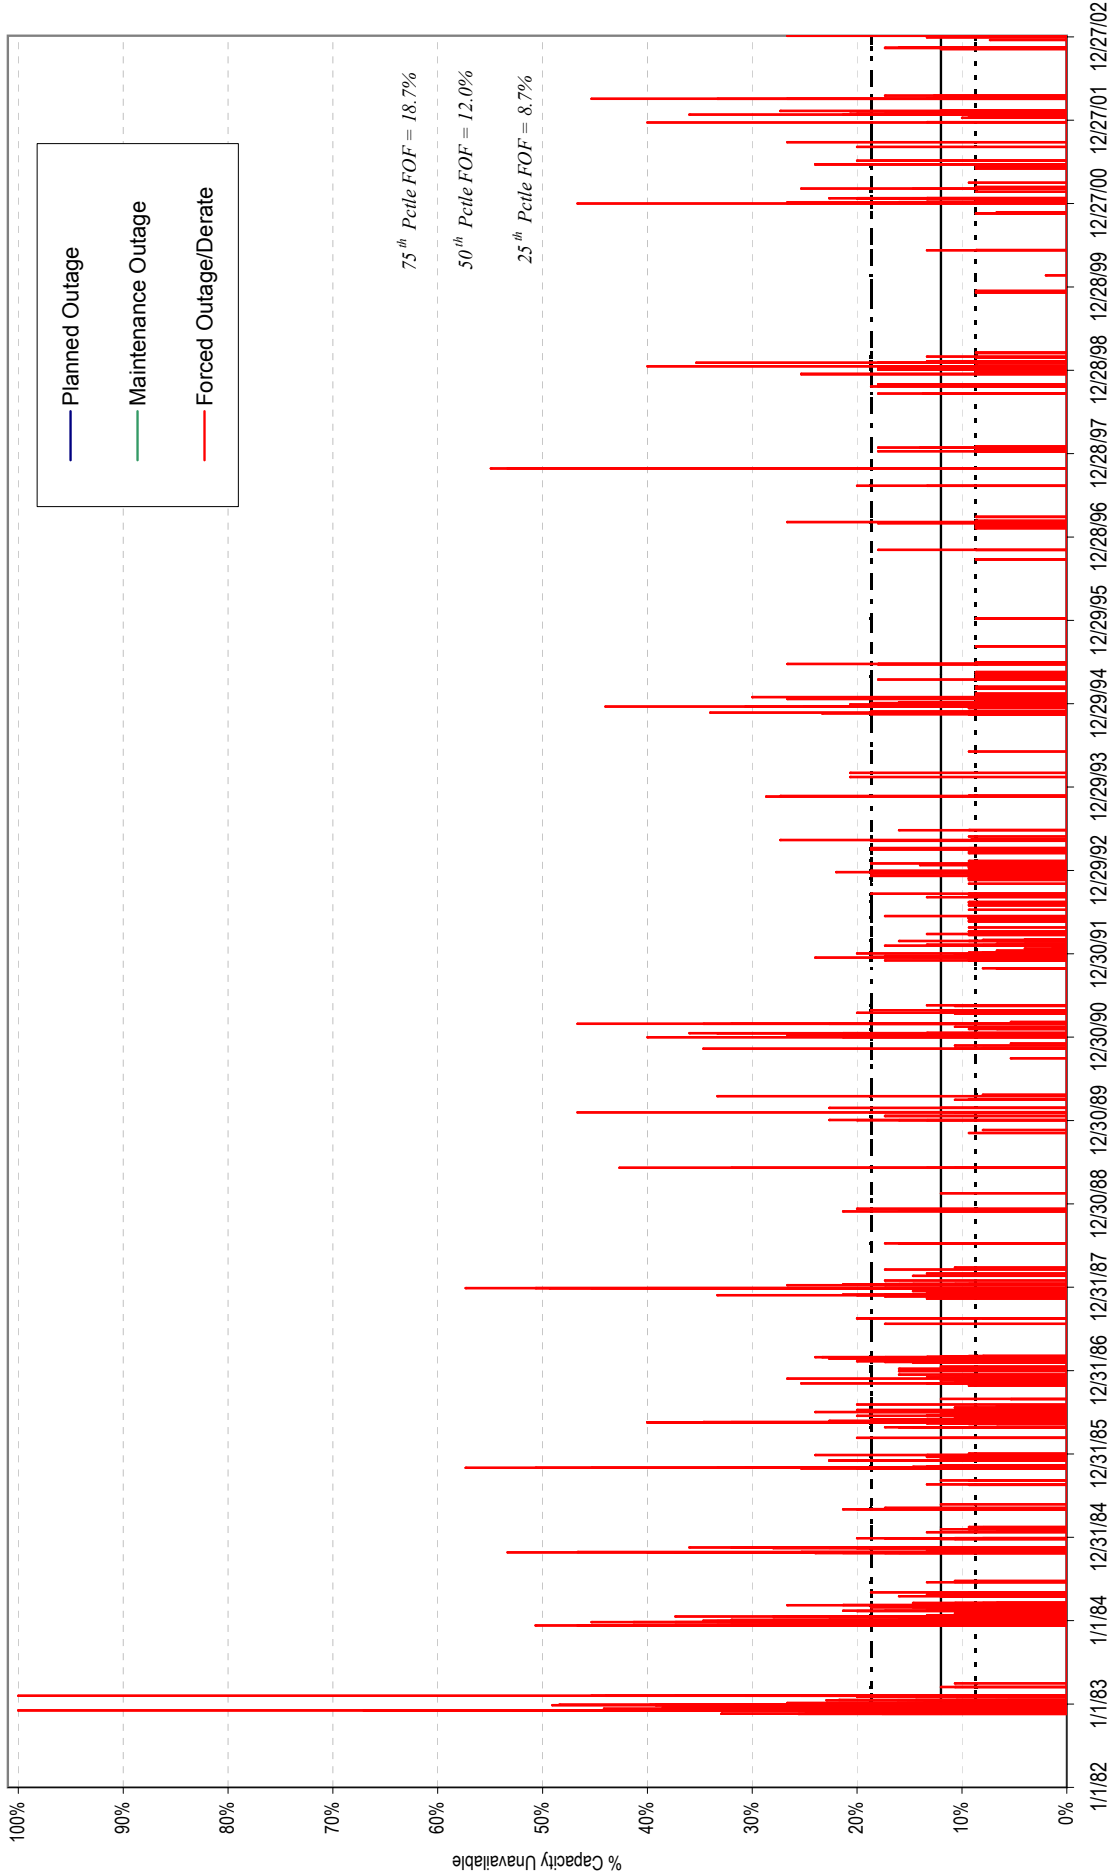

OUTAGE TIMELINE--Partial and Full Outages:
Unit 3, 1982-2002
Cause Code 9270: EXTERNAL, Fuel Quality, Wet coal

Unit 3 cause code.xls 9270
7/8/2003 2:27 PM