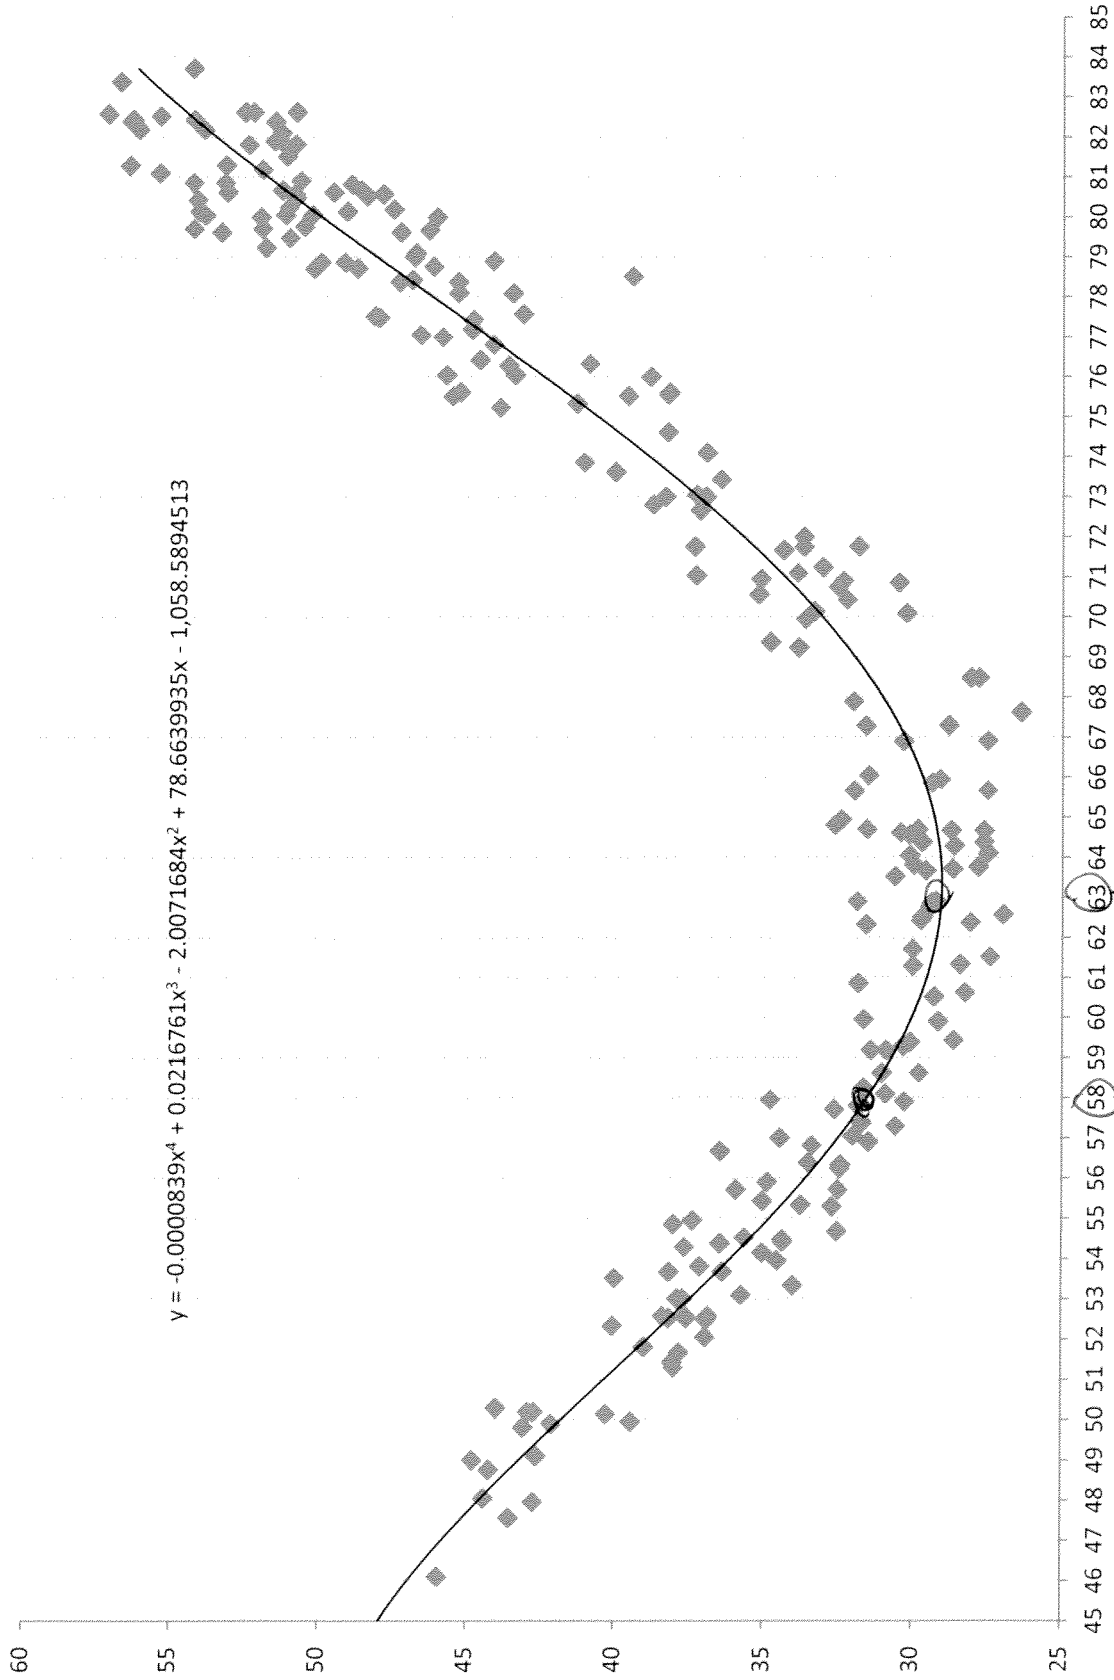

Residential HDH Threshold

Residential: Jan 1992 - Dec 2011

Residential Candidates

58-63 °F inclusive
for HDH calculation