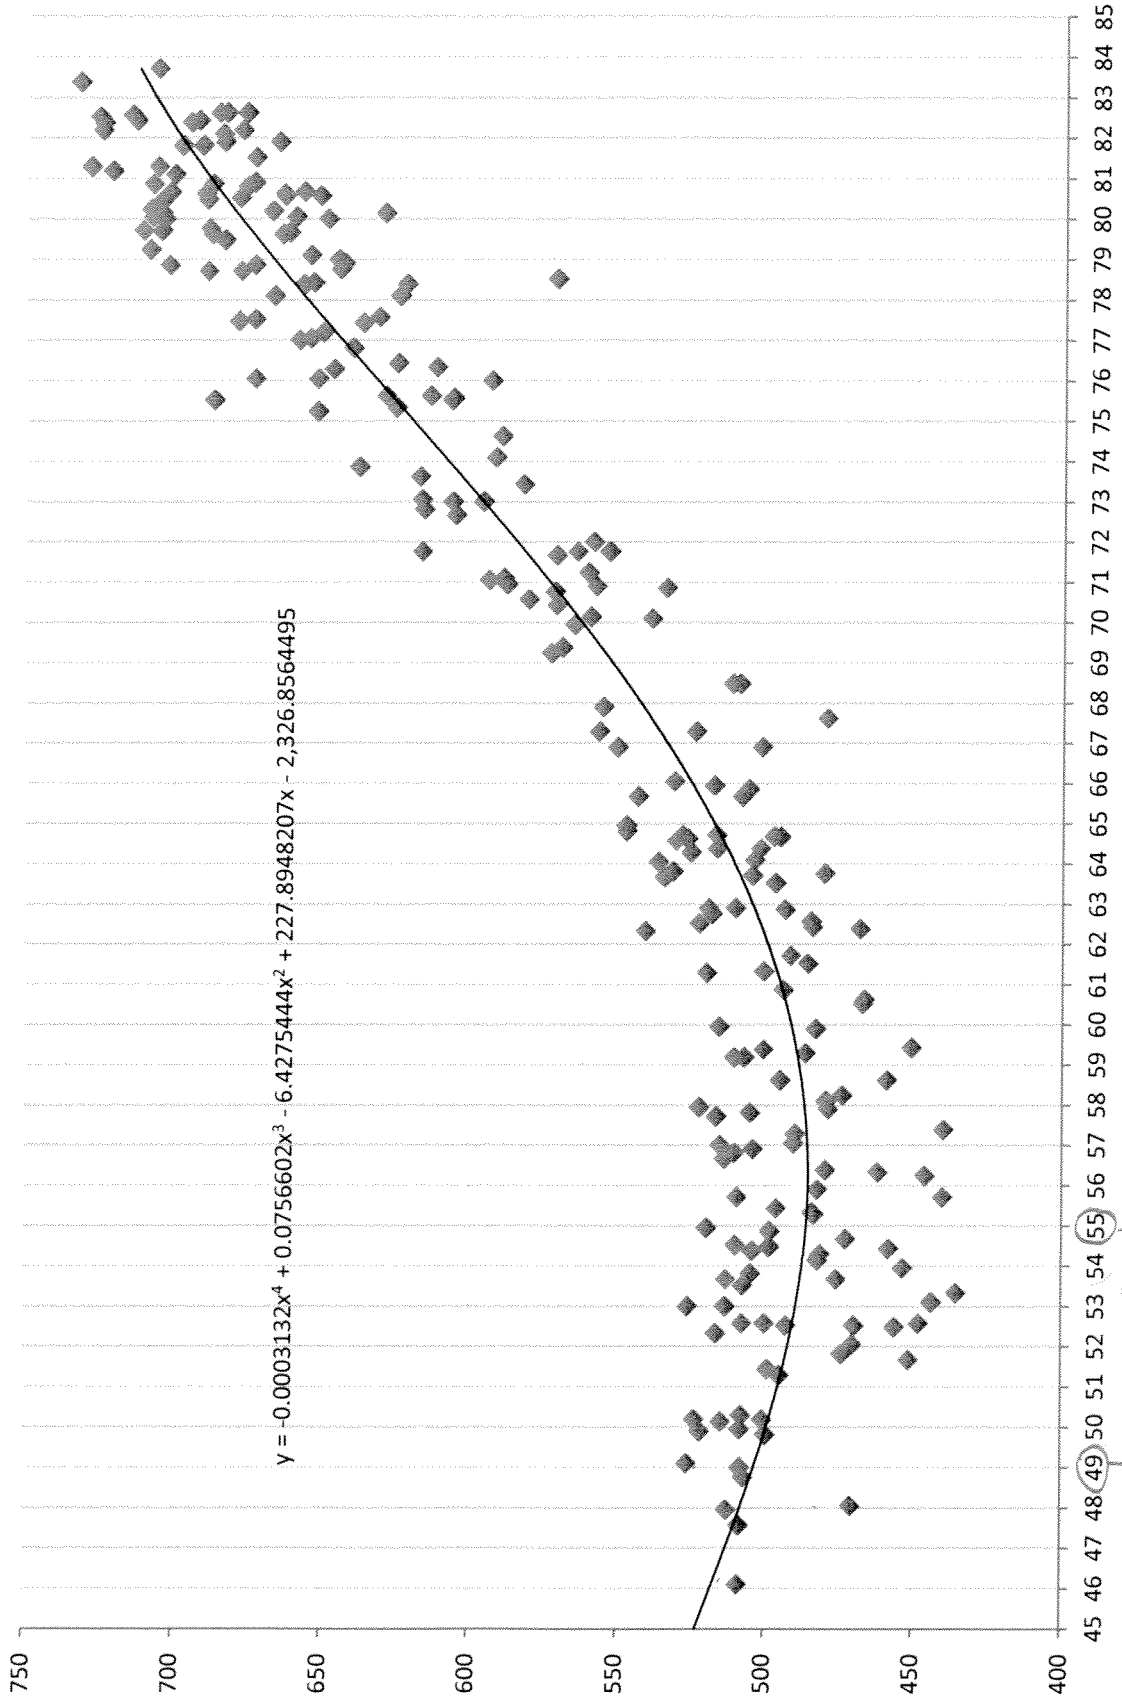

Lg Com. HDH Thresholds

Large Commercial: Jan 1992 - Dec 2011

Candidates.
49-55 incl.