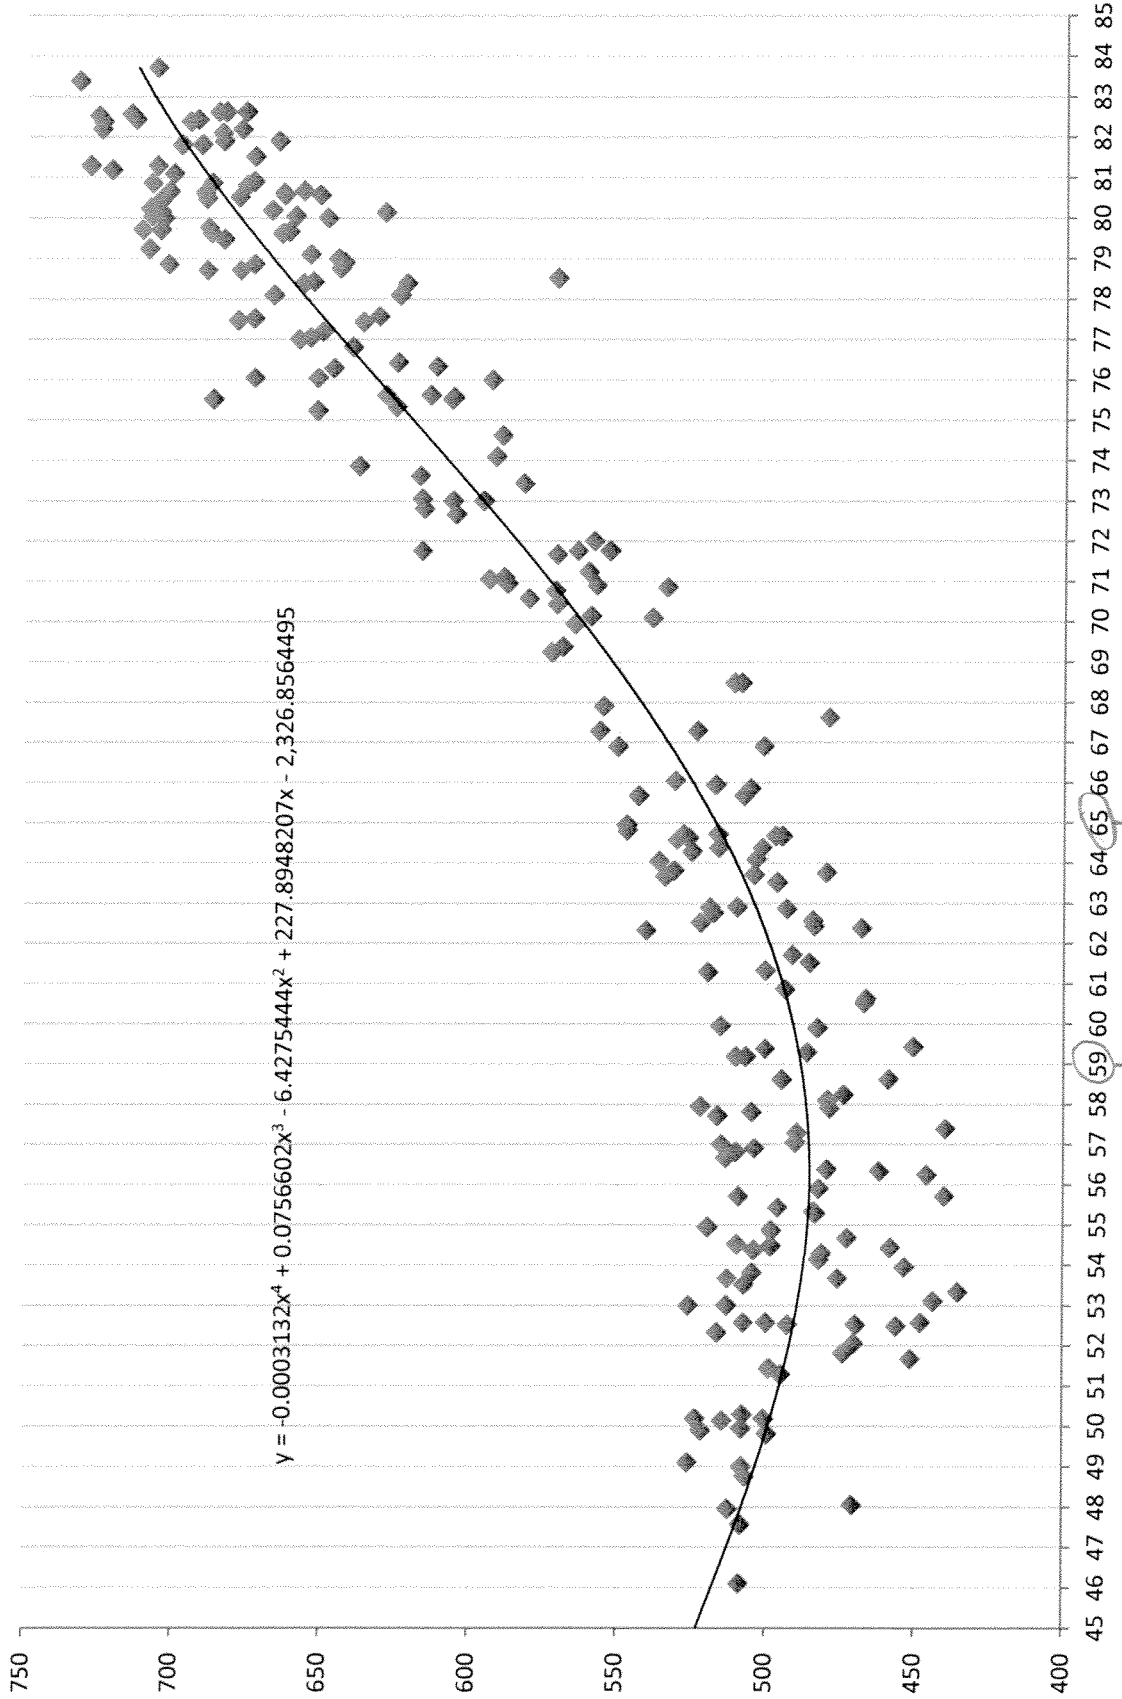

Residential HDH Threshold

Lg Com. HDH Thresholds

### Large Commercial: Jan 1992 - Dec 2011

Candidates.  
49-55 incl.

Lg Com CDH Thresholds

### Large Commercial: Jan 1992 - Dec 2011

59-65 incl

Candidates  
59-65 incl