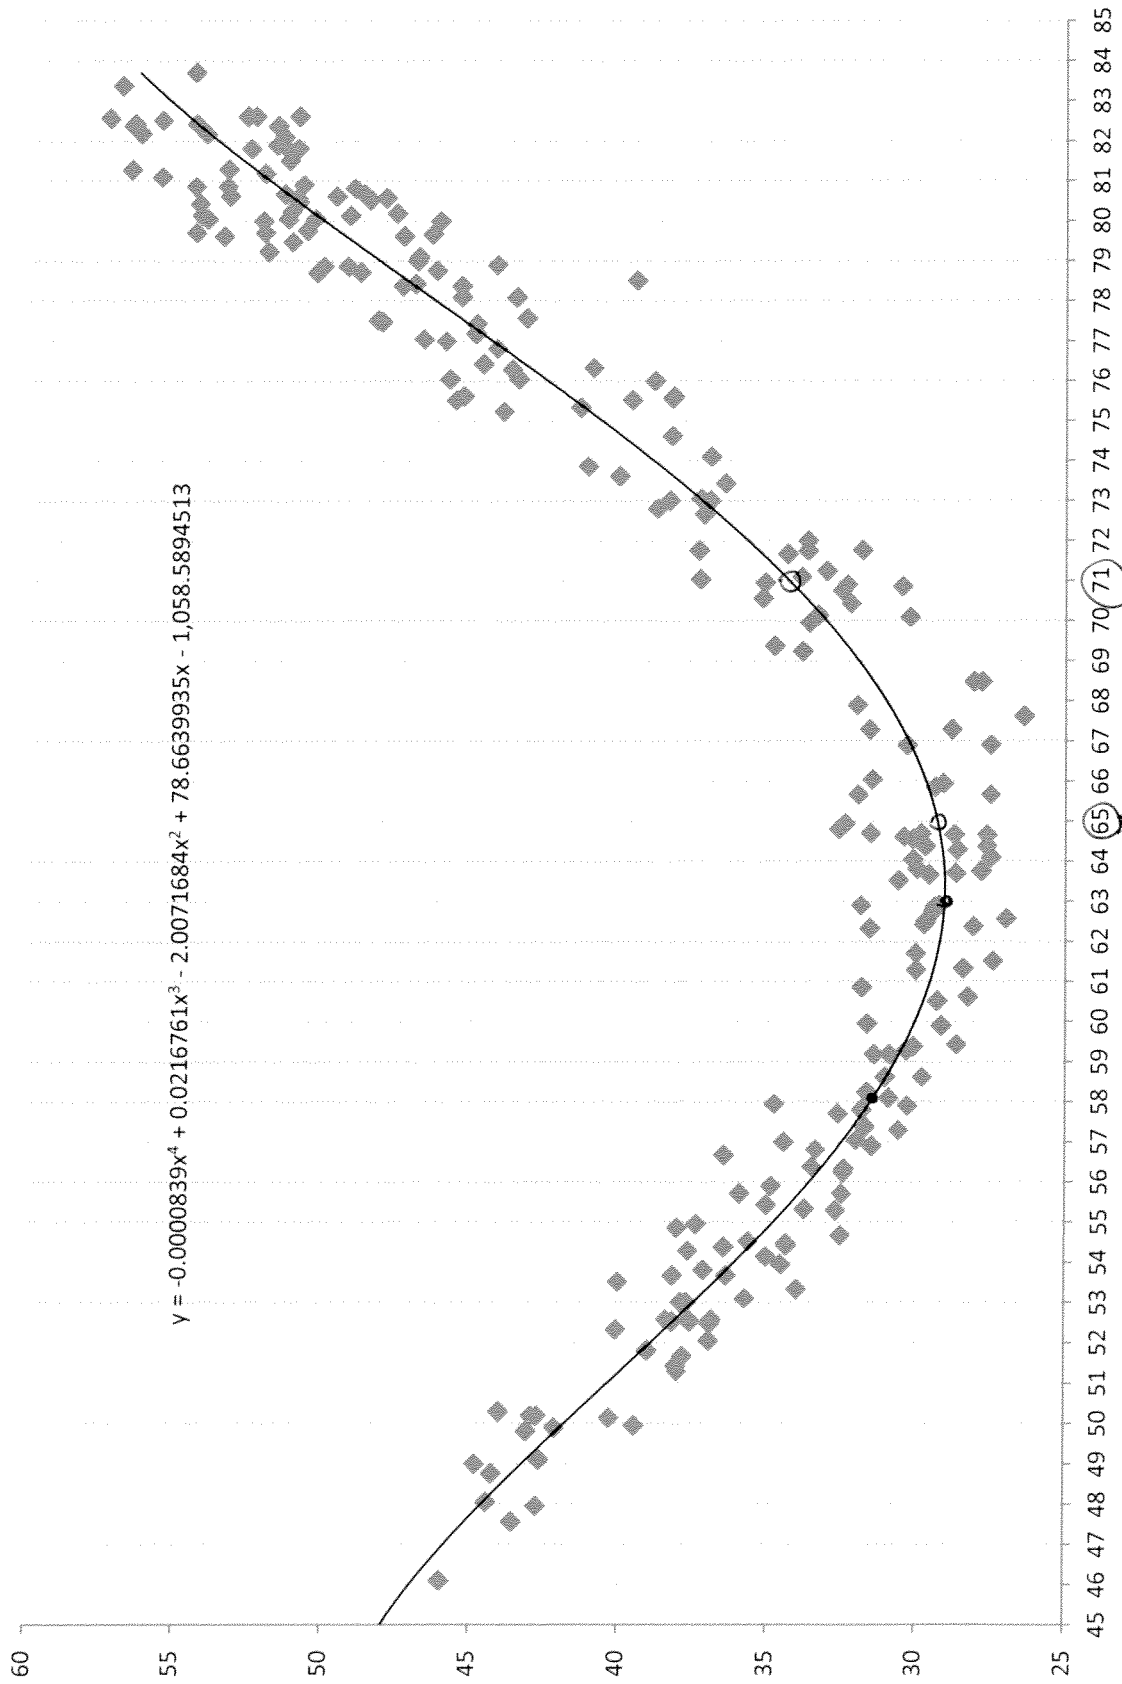

Residential HDH Threshold

### Residential: Jan 1992 - Dec 2011

Residential Candidates

58-63 °F inclusive  
for HDH calculation

Residential CBH Threshold

Residential: Jan 1992 - Dec 2011

Residential Candidates

65-71 of inclusive

for CBH Calculation

Lg Com. HDH Thresholds

### Large Commercial: Jan 1992 - Dec 2011

59-65 incl

Candidates  
59-65 incl