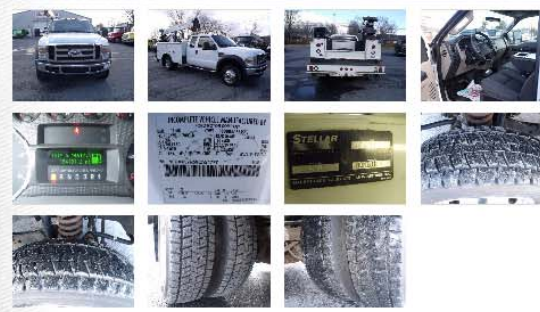

FORD F550 XLT SD DESCRIPTION

[19,500 GVW] 6.4L Dsl V8, Auto Trans, 19.5in. Tires, Hyd Brakes, *4x4*, Caseco Model 14238 9ft. Utility Body, Stellar EC6000 Crane, Remote Control, 6Klb. Max Lift, 400 Degree Rotation, 21ft. Max Horizontal Reach, 22ft.10in. Max Vertical Height, 162in. WB, 60in. CA, Cloth Seat, Rubber Floor, Pwr Windows, Pwr Locks, Pwr Mirrors, Heated Mirrors, Pwr Steering, Air Cond, AM/FM Radio, CD Player, Keyless Entry, Cruise Control, ABS Brakes, Hitch. Extended Cad, XLT Package

FORD F550 XLT SD SERVICE - UTILITY TRUCK SPECS

Year	2009
Make / Model	FORD F550 XLT SD SERVICE - UTILITY TRUCK
Price	$39,900
TNT ID	516591
Stock Num	UT21777
VIN Num	1FDAX57R59EA21777
Mileage	154,191
Engine	6.4L, 325 HP
Drive Options	Overdrive

KWRU 014584