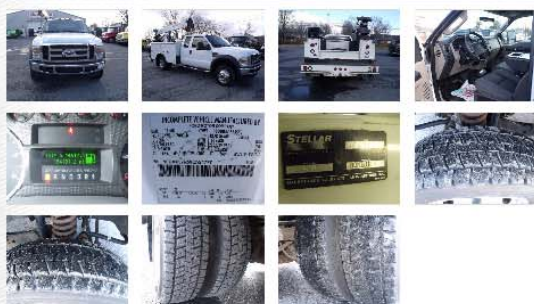

[Visit our Dealer Landing Page to See More...](#)

FORD F550 XLT SD DESCRIPTION

[19,500 GVW] 6.4L Dsl V8, Auto Trans, 19.5in. Tires, Hyd Brakes, *4x4*, Caseco Model 14238 9ft. Utility Body, Stellar EC6000 Crane, Remote Control, 6Klb. Max Lift, 400 Degree Rotation, 21ft. Max Horizontal Reach, 22ft.10in. Max Vertical Height, 162in. WB, 60in. CA, Cloth Seat, Rubber Floor, Pwr Windows, Pwr Locks, Pwr Mirrors, Heated Mirrors, Pwr Steering, Air Cond, AM/FM Radio, CD Player, Keyless Entry, Cruise Control, ABS Brakes, Hitch. Extended Cad, XLT Package