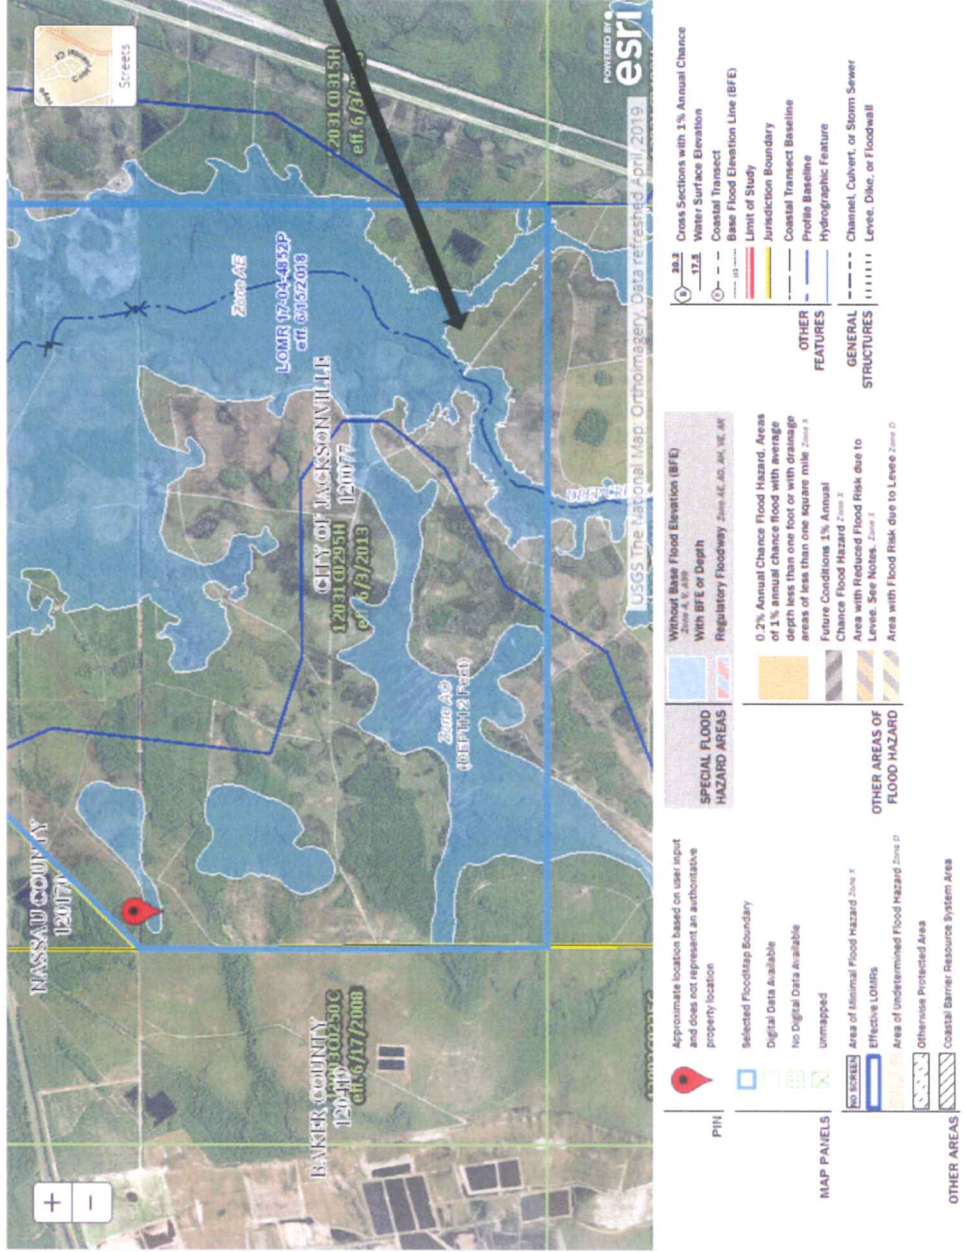

You can choose a new flood map or move the location pin by selecting a different location on the locator map below or by entering a new location in the search field above. It may take a minute or more during peak hours to generate a dynamic FIR/ette. If you are a person with a disability, are blind or have low vision, and need assistance, please contact a map specialist.

Go To NFHL Viewer »

Proposed ICI Village WTP & WWTP Location